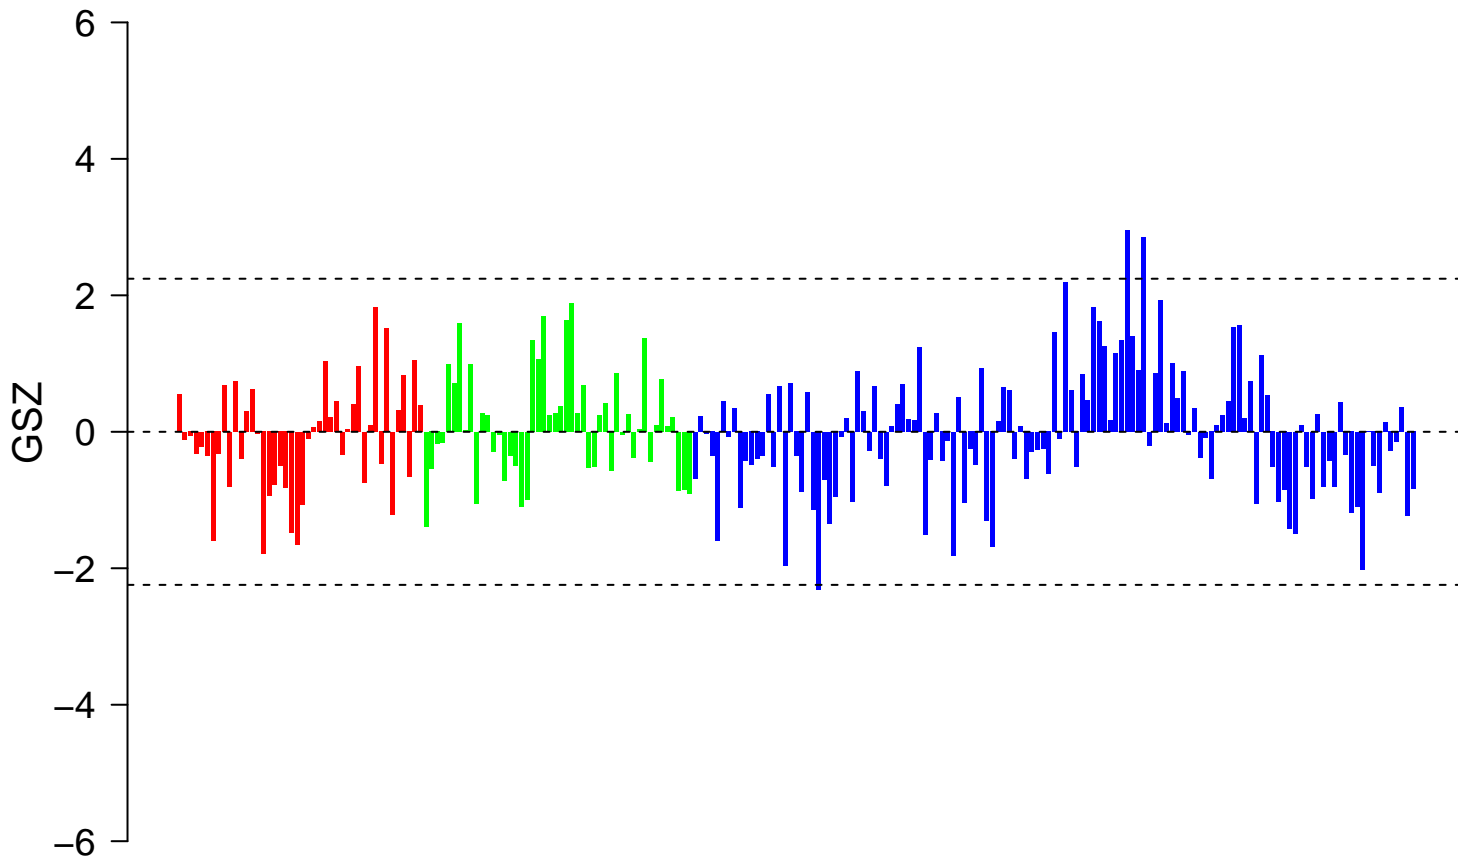

REACTOME_REGULATION_OF_GENE_EXPRESSION_IN_BETA_CELLS

REACTOME_REGULATION_OF_GENE_EXPRESSION_IN_BETA_CELLS

■ on
■ -
□ off

REACTOME_REGULATION_OF_GENE_EXPRESSION_IN_BETA_CELLS