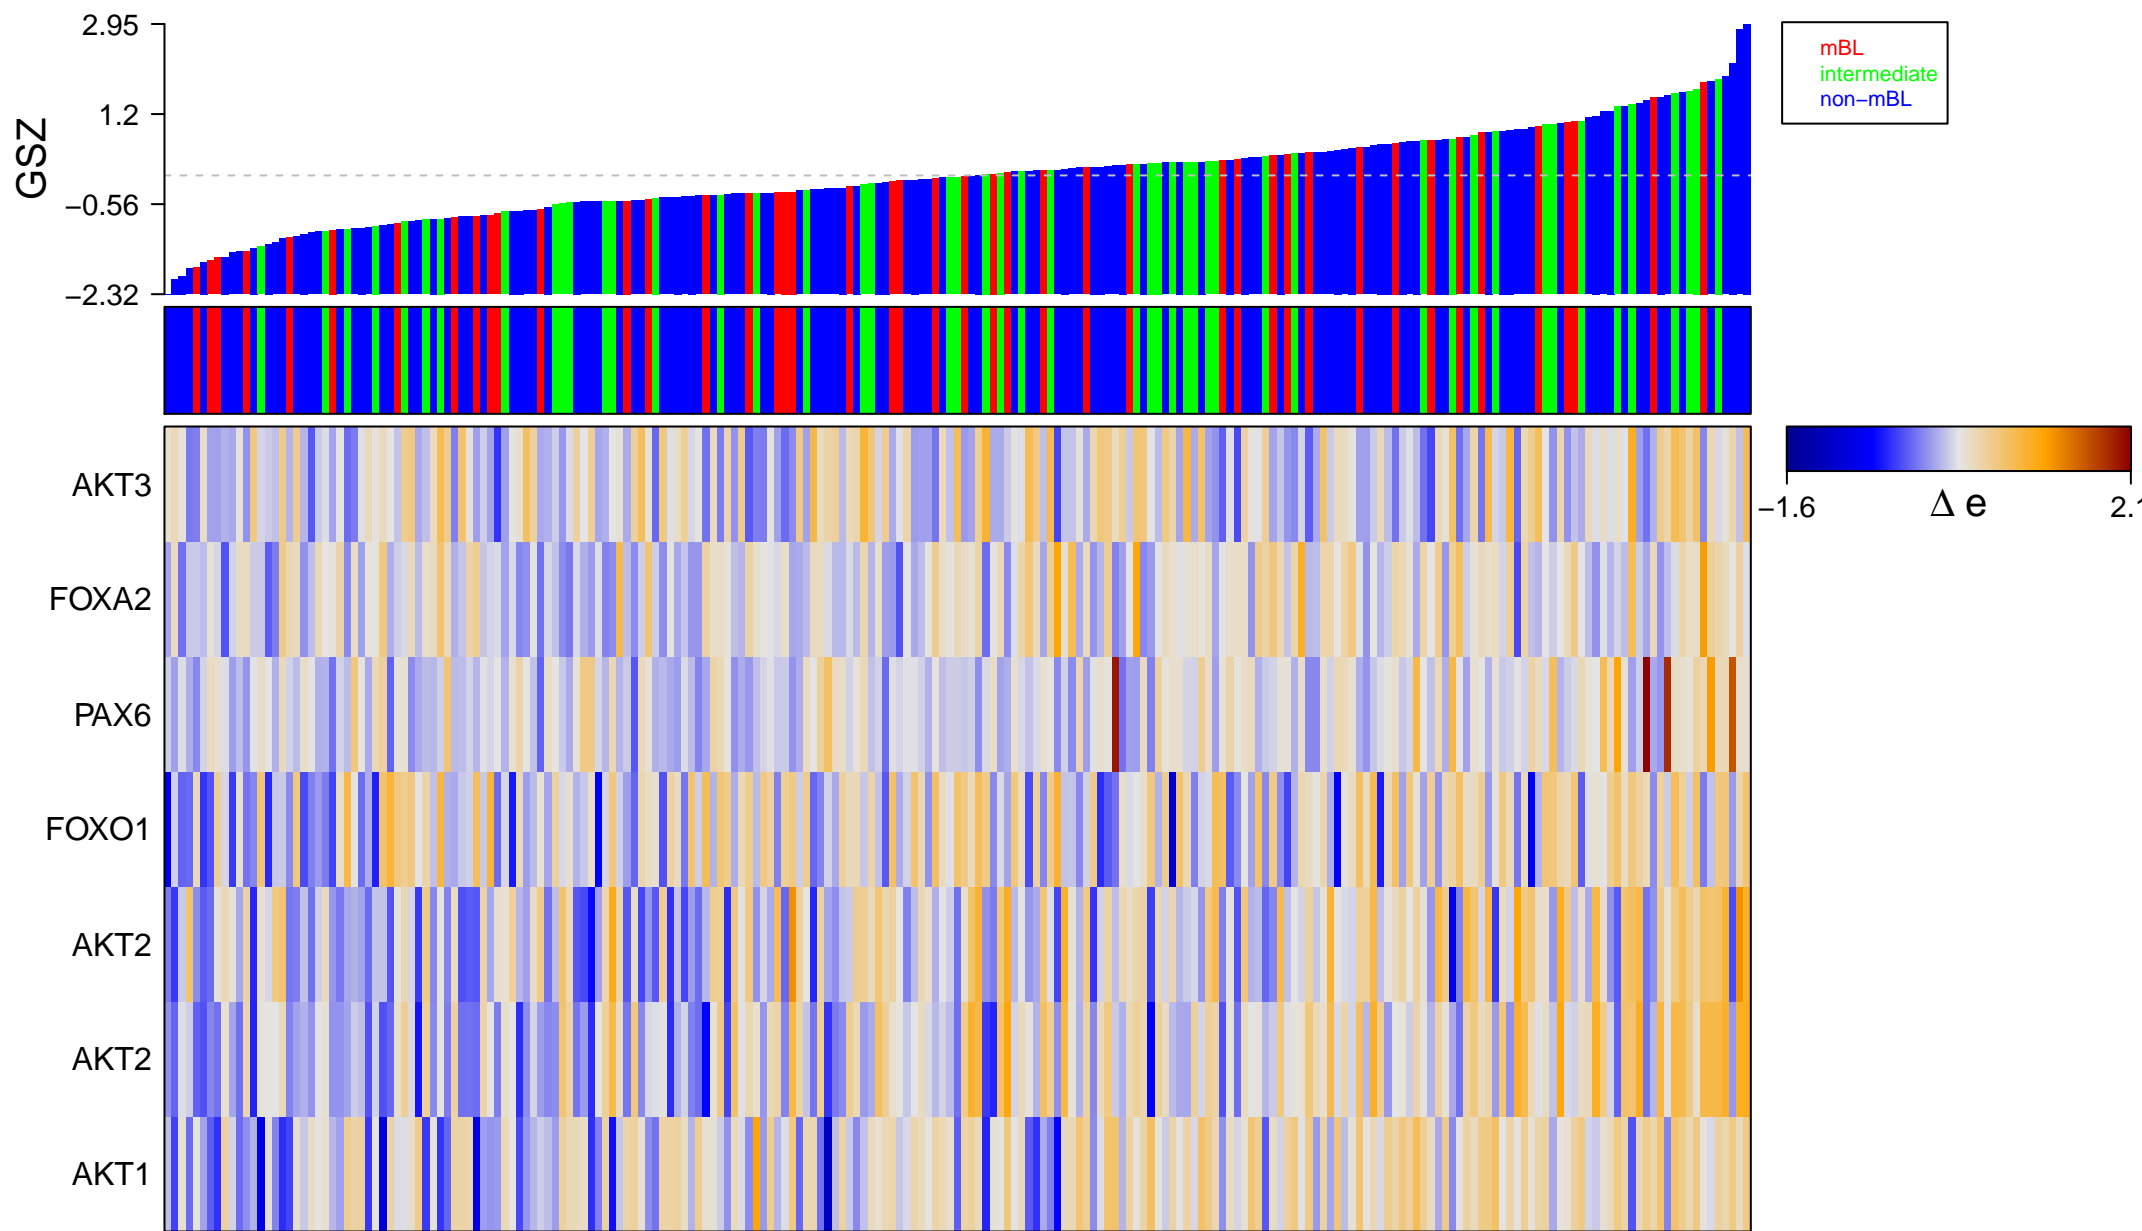

REACTOME_REGULATION_OF_GENE_EXPRESSION_IN_BETA_CELLS

REACTOME_REGULATION_OF_GENE_EXPRESSION_IN_BETA_CELLS

■ on
■ -
□ off

REACTOME_REGULATION_OF_GENE_EXPRESSION_IN_BETA_CELLS